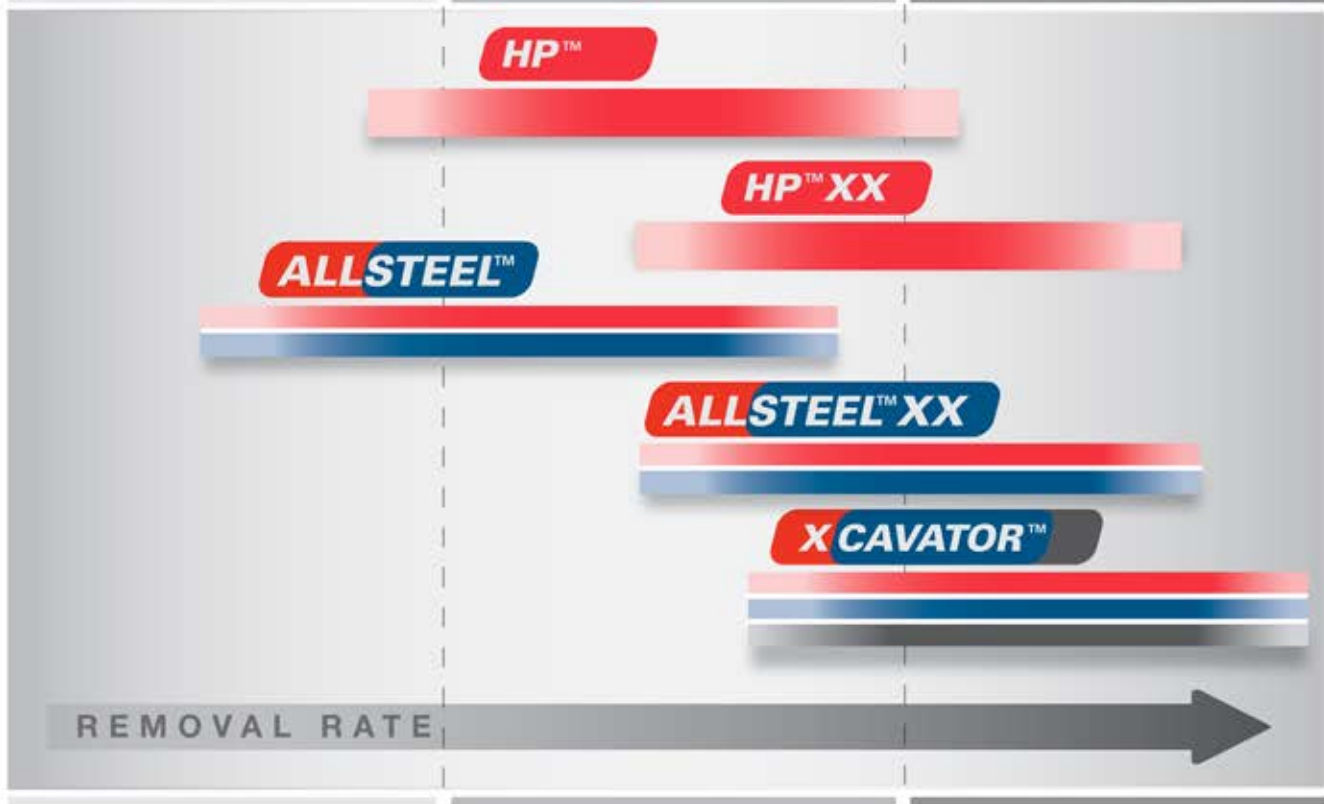

STEEL GRINDING WHEELS *Family of products*

Light grinding

Normal grinding

Heavy grinding

● Steel ● Stainless steel ● Hard materials

Convenient and safe!

Spin-On quick-change mounting

- ▶ Ultra resistant built-in threaded arbor for quick and easy disc changes while ensuring total operator safety